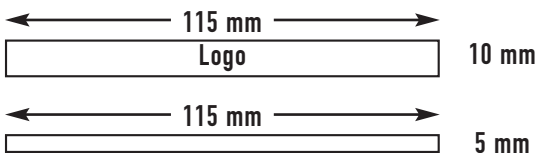

GEPRESST

COMPRESSED | COMPRIE | COMPRIMIDA